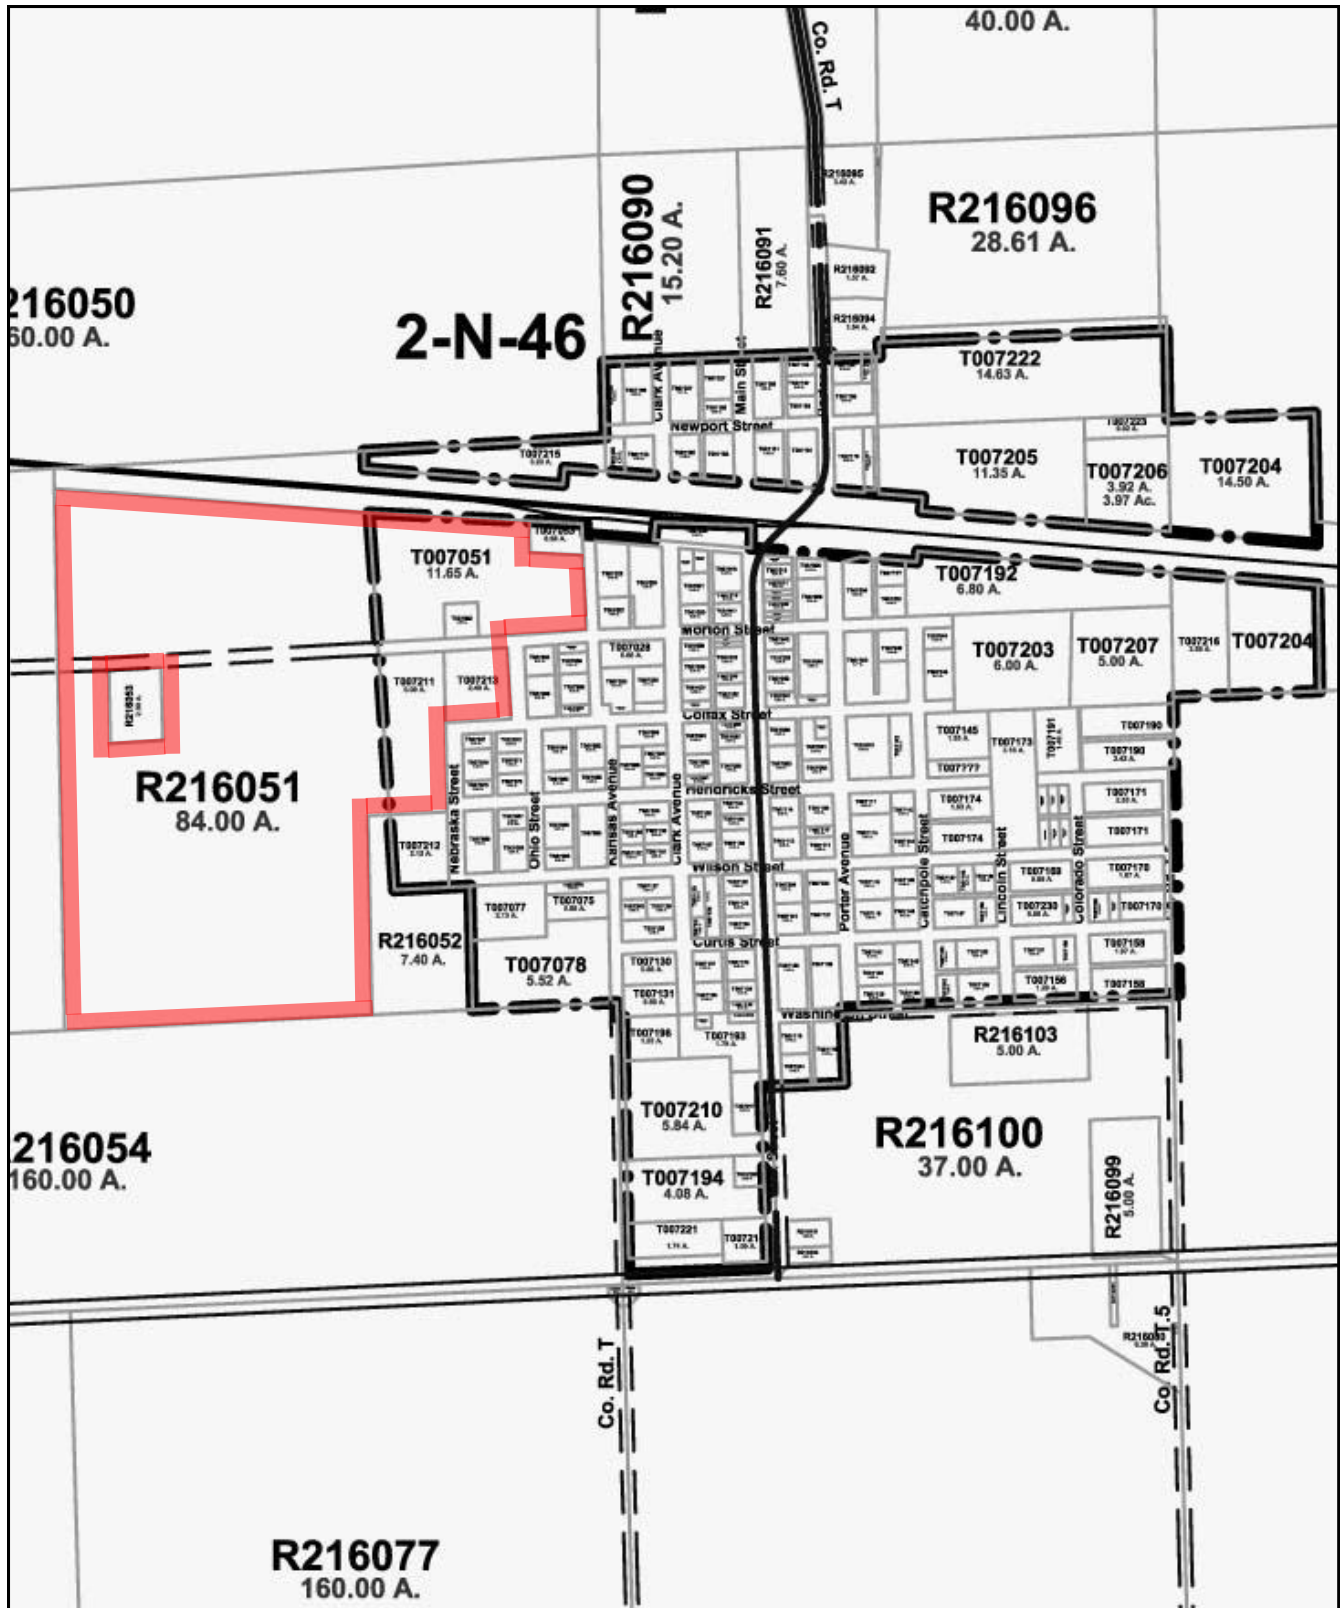

SHAY REALTY, INC.

263 NW Morton Street, Eckley, CO • 103.66 Acres

Reese W. Shay • 970-630-5006 • Reese@ShayRealty.com