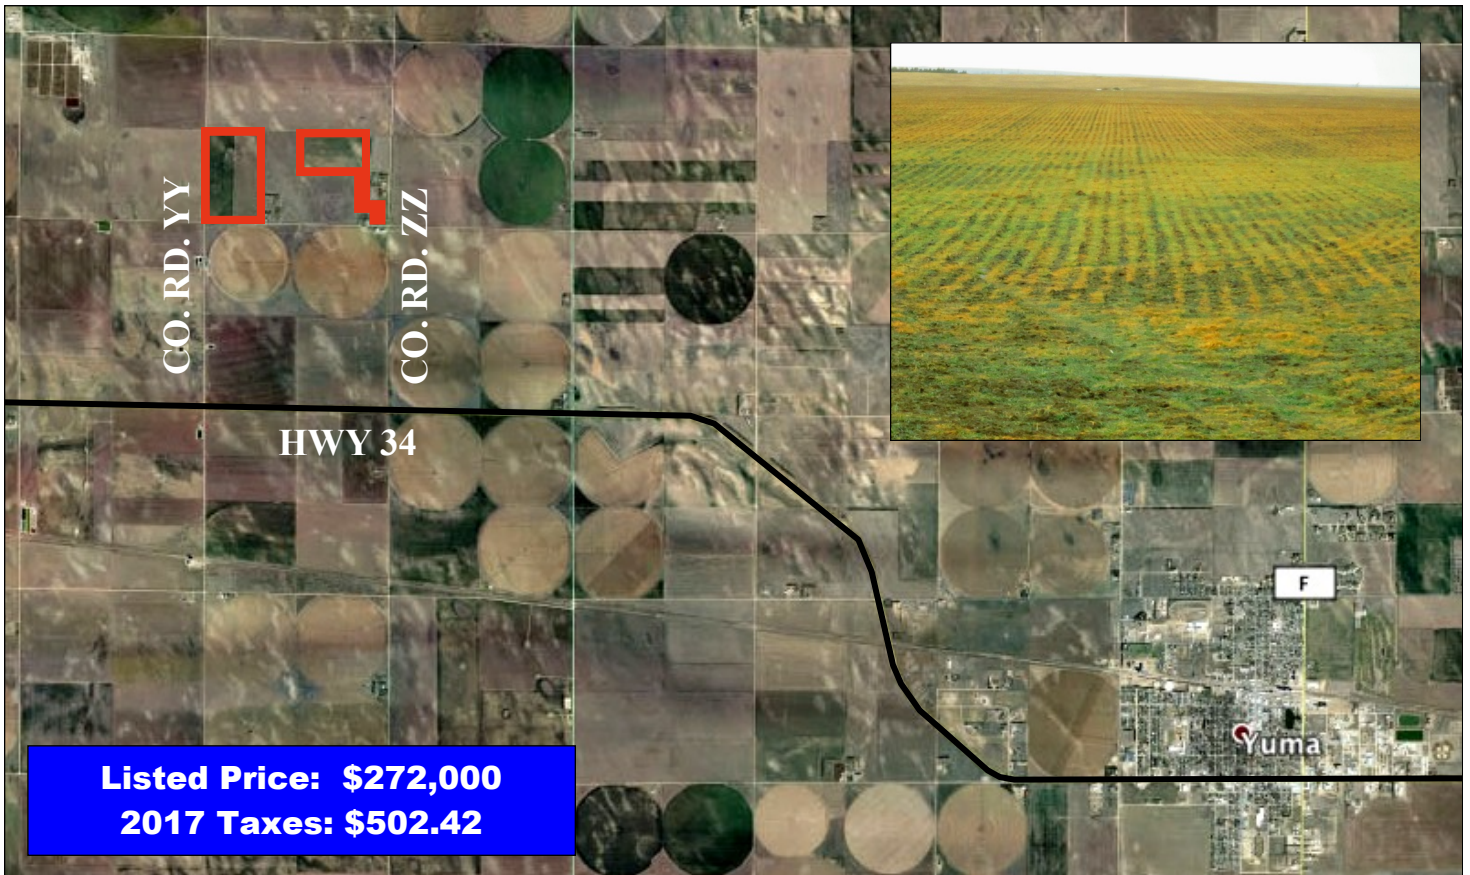

173.4± Ac. Dryland & Grass Washington County, Colorado

NICE 173.4± ACRES WASHINGTON COUNTY COLORADO LAND! This listing consists of two tracts of productive dryland farm ground and one 13.4± acre tract of grass, all located in the South 1/2 of Section 2, T2N-R49W. The dryland tracts are 100± acres and 60± acres, which lay well and have good soils. The cropland is currently cash leased for \$45/acre. CALL TODAY!

173.4± TOTAL ACRES

- ▶ Located in Section 2, T2N-R49W
SECTION 2: Tracts in the S½
- ✓ 160± Acres of Dry Farmland
 - Level with Good Soils
 - 82.3 Ac. Wheat Base
With 32 Bu. Yld.
- ✓ 13.4± Acres Grass

Reese W. Shay, Listing Broker - 970-630-5006