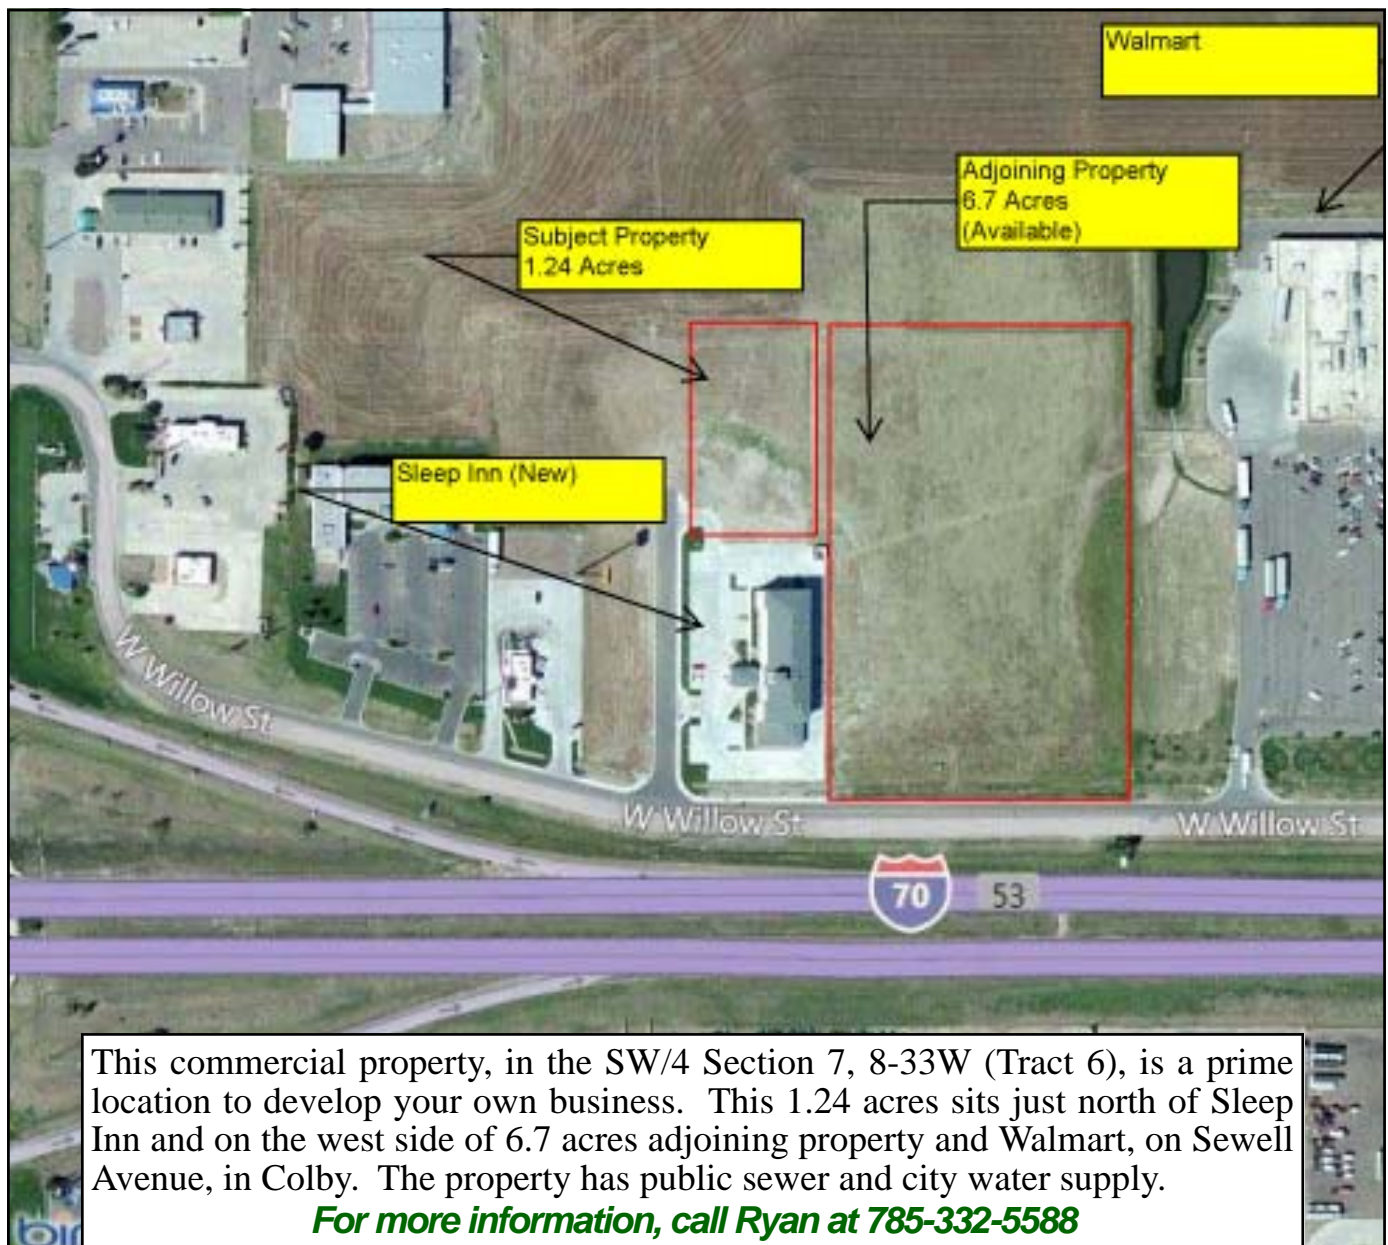

# Commercial Property Near Sleep Inn & Walmart, Colby, KS

Listed Price: \$125,000

Contact Ryan W. Shay at 785-332-5588